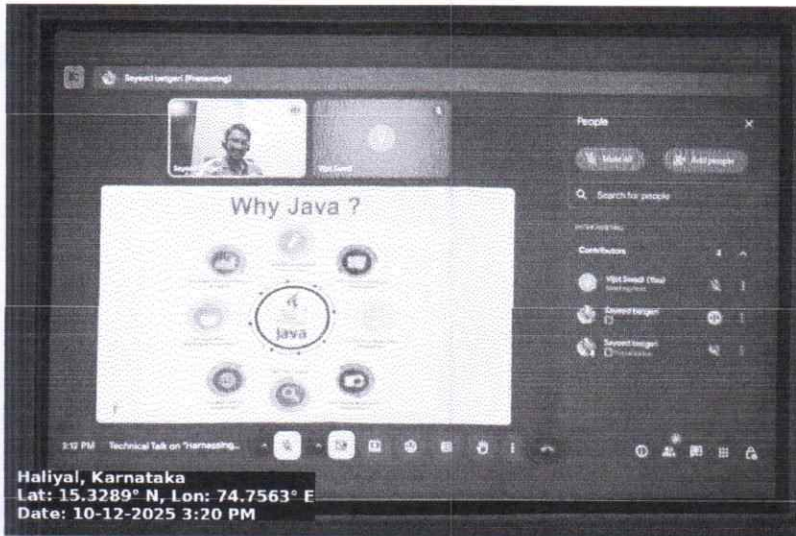

## Department of CSE and CSE(AIML)

Date: 10-12-2025  
Time: 3:20 PM  
Location: Haliyal, Karnataka, India  
Lat: 15.3400° N  
Long: 74.7600° E

Haliyal, Karnataka  
Lat: 15.3289° N, Lon: 74.7563° E  
Date: 10-12-2025 3:20 PM